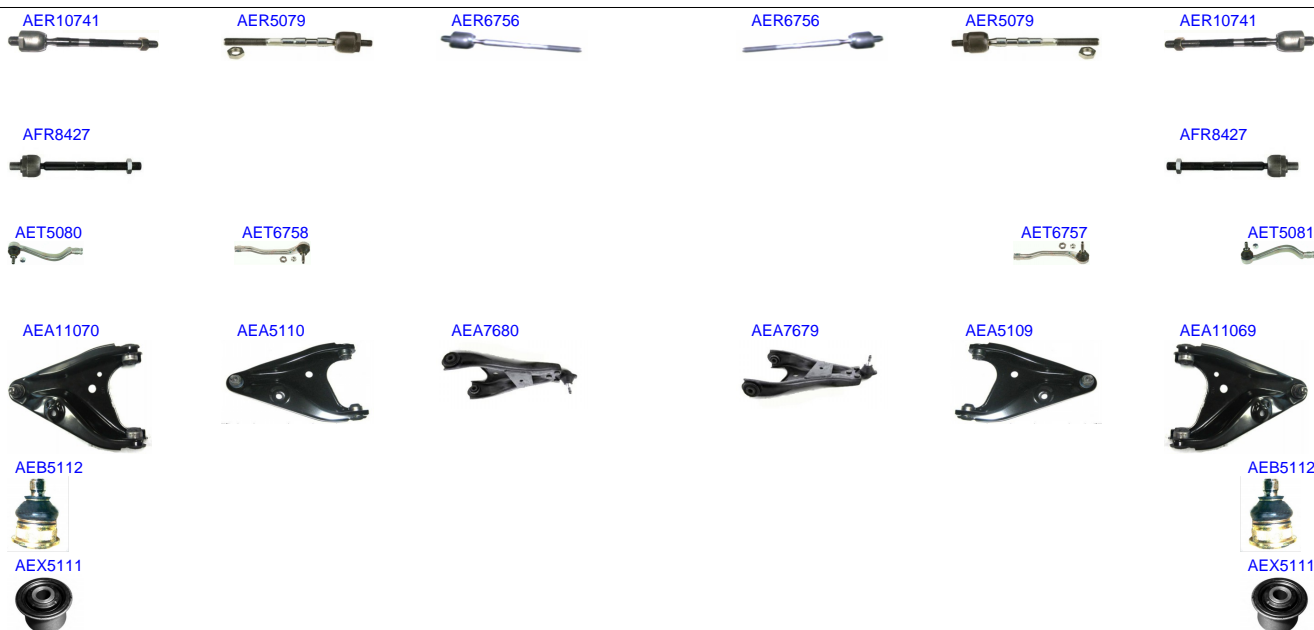

DACIA LOGAN PICKUP 2016

AER10741

AER10741

AEB5112

AEB5112

Ruitai	Description	Position	Years
AER10741	RACK END	R/L	2004-2017
AEB5112	BALL JOINT	LOW R/L	2002-2016

DACIA LOGAN PICKUP 2017

AER10741

AER10741

Ruitai	Description	Position	Years
AER10741	RACK END	R/L	2004-2017

AER10741

AER10741

Ruitai	Description	Position	Years
AER10741	RACK END	R/L	2004-2017

Ruitai	Description	Position	Years
AER10741	RACK END	R/L	2004-2017
AER5079	RACK END	R/L	2004-2015
AER6756	RACK END	R/L	2004-2015
AET5081	TIE ROD END	OUT R	2004-2015
AET6757	TIE ROD END	OUT R	2004-2015
AET5080	TIE ROD END	OUT L	2004-2015
AET6758	TIE ROD END	OUT L	2004-2015
AEA5109	CONTROL ARM	LOW R	1999-2015
AEA7679	CONTROL ARM	LOW R	2004-2015
AEA5110	CONTROL ARM	LOW L	1999-2015
AEA7680	CONTROL ARM	LOW L	2004-2015
AEB5112	BALL JOINT	LOW R/L	2002-2016
AEX5111	BUSH	LOW R/L	2004-2015

Ruitai	Description	Position	Years
AER10741	RACK END	R/L	2004-2017
AER5079	RACK END	R/L	2004-2015
AER6756	RACK END	R/L	2004-2015
AFR8427	RACK END	R/L	2004-2016
AET5081	TIE ROD END	OUT R	2004-2015
AET6757	TIE ROD END	OUT R	2004-2015
AET5080	TIE ROD END	OUT L	2004-2015
AET6758	TIE ROD END	OUT L	2004-2015
AEA11069	CONTROL ARM	LOW R	2012-2017
AEA5109	CONTROL ARM	LOW R	1999-2015
AEA7679	CONTROL ARM	LOW R	2004-2015
AEA11070	CONTROL ARM	LOW L	2012-2017
AEA5110	CONTROL ARM	LOW L	1999-2015
AEA7680	CONTROL ARM	LOW L	2004-2015
AEB5112	BALL JOINT	LOW R/L	2002-2016
AEX5111	BUSH	LOW R/L	2004-2015