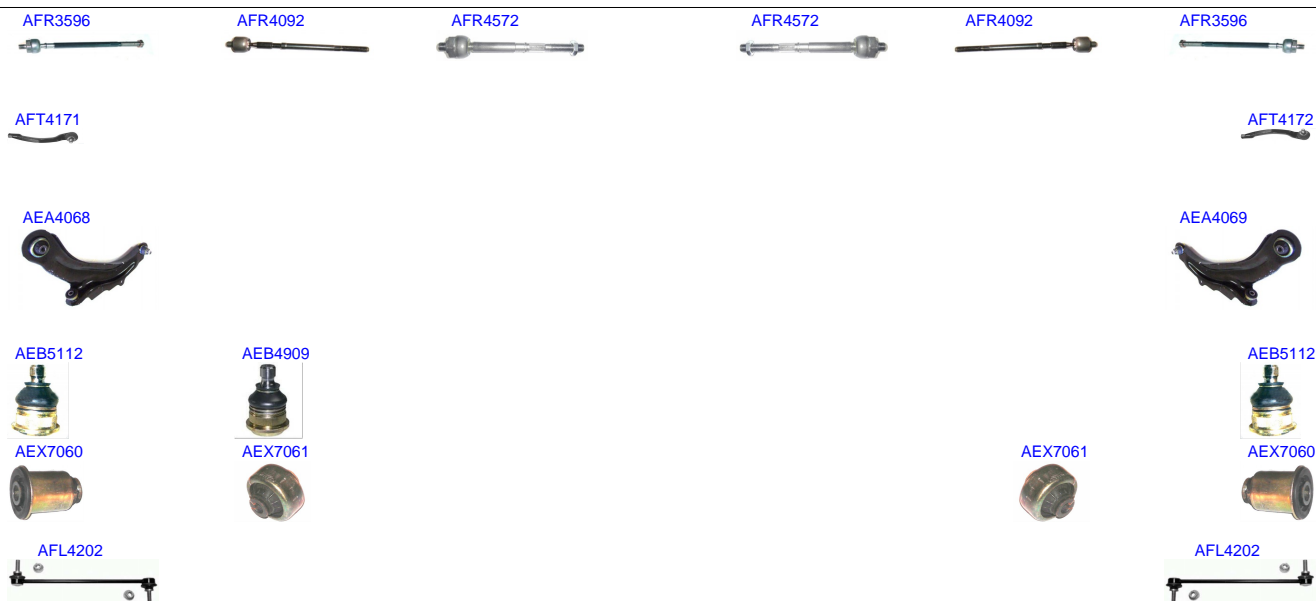

Ruitai	Description	Position	Years
AFR3596	RACK END	R/L	1997-2015
AFR4092	RACK END	R/L	1996-2015
AFR4572	RACK END	R/L	2002-2015
AFT4172	TIE ROD END	OUT R	2002-2015
AFT4171	TIE ROD END	OUT L	2002-2015
AEA4069	CONTROL ARM	LOW R	2002-2015
AEA4068	CONTROL ARM	LOW L	2002-2015
AEB5112	BALL JOINT	LOW R/L	2002-2016
AEB4909	BALL JOINT		2002-2015
AEX7060	BUSH	LOW R/L	2002-2015
AEX7061	BUSH	LOW R/L	2002-2015
AFL4202	STABILIZER LINK	FRONT R/L	2002-2015